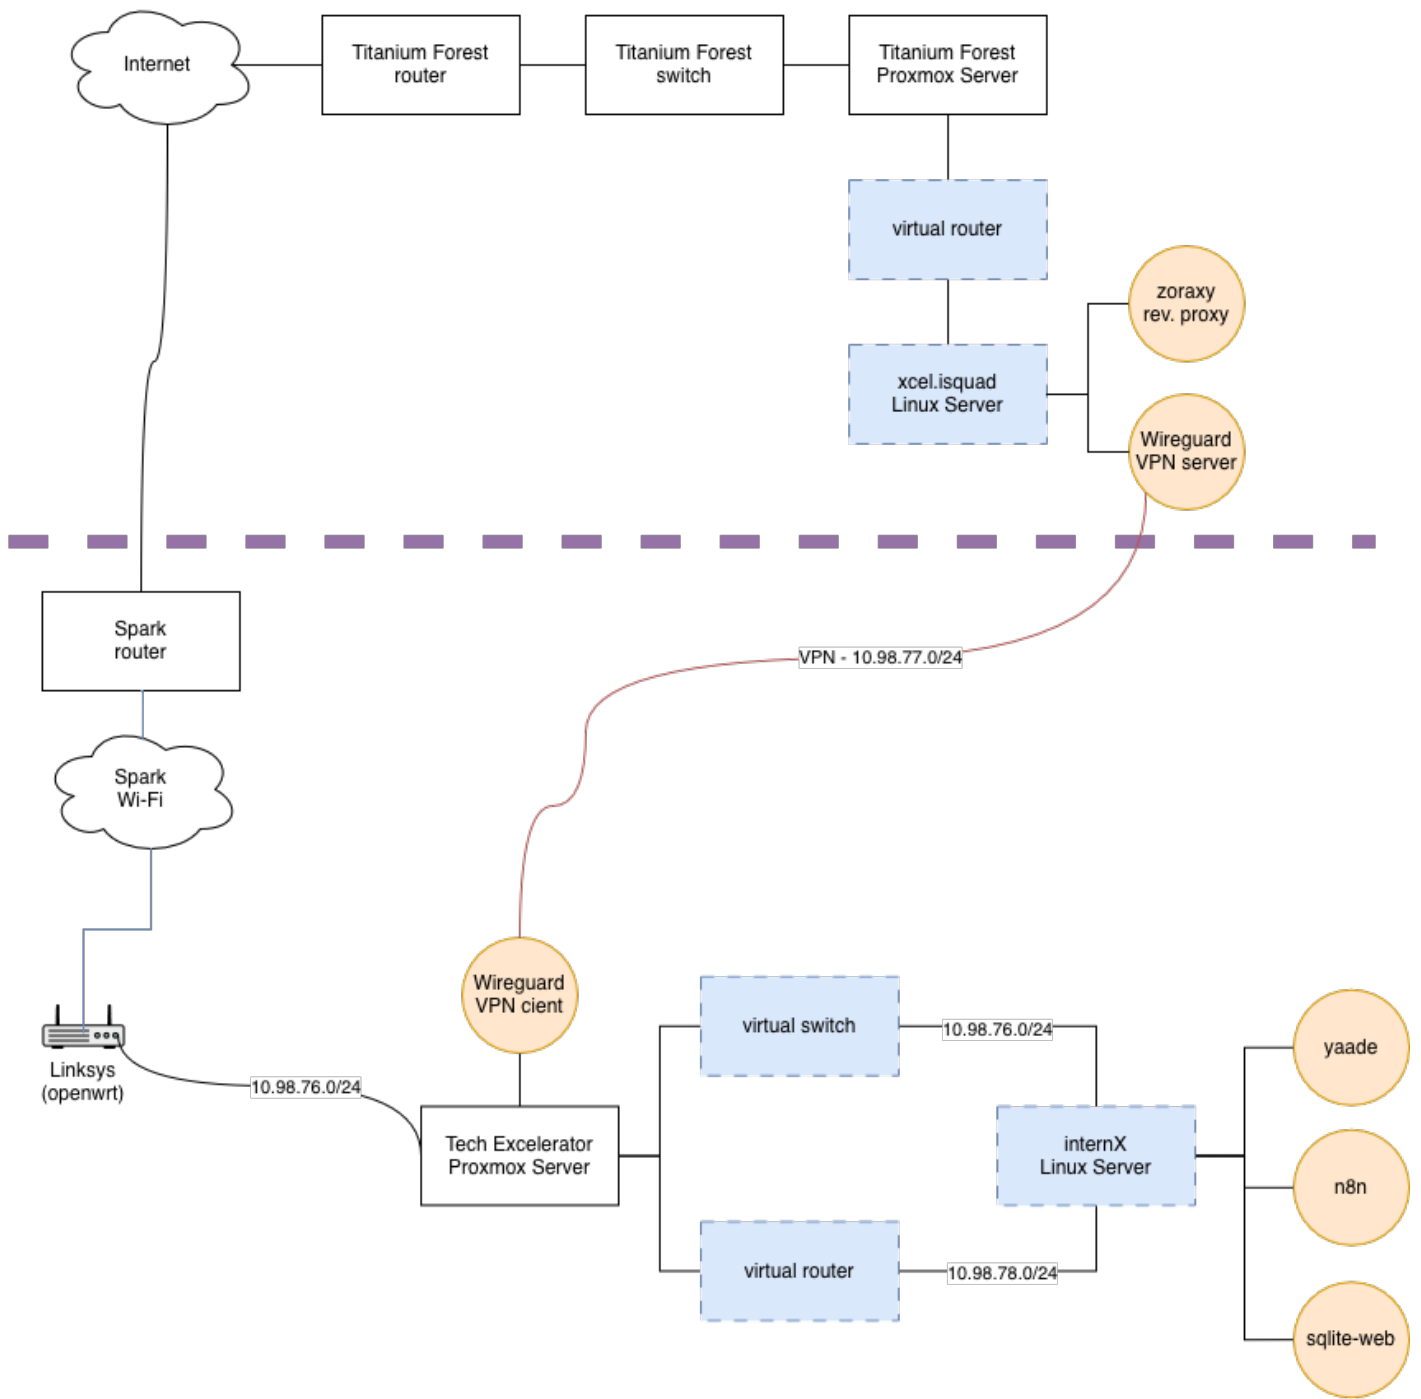

Intro to Networking

Slides: [Intro to Networking.pdf](#)

Network diagram of intern software lab

Tech Excelerator 2025 Software Lab Network Diagram

Key

Physical Device	Virtual Device	Software
-----------------	----------------	----------

M. Barrow, 2025-10-28

Revision #2
 Created 2025-10-28 14:01:54 UTC by Michael Barrow
 Updated 2025-10-28 14:28:50 UTC by Michael Barrow